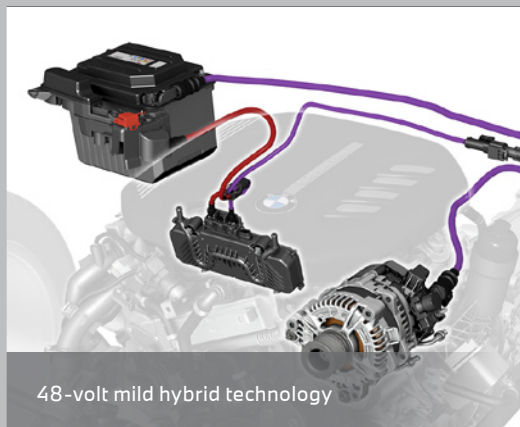

Sheer Driving **Pleasure**

# THE X4

Mesh kidney grille in satin-finished aluminium

48-volt mild hybrid technology

12.3 inches central control display